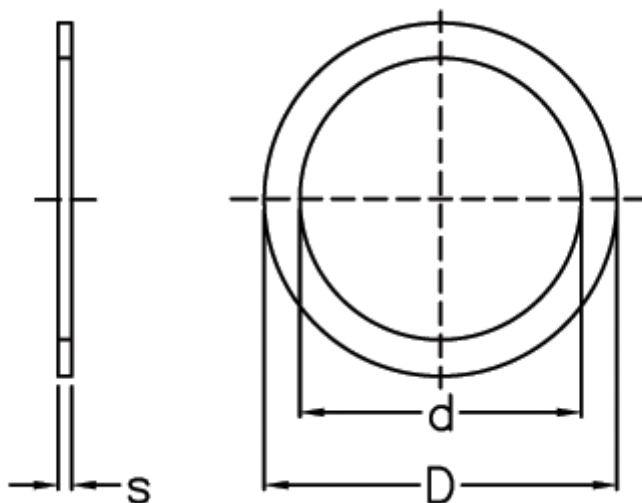

Article number: 0130459

Description: Support washer
18x25x1,5 DIN 988

Measures

d	= 18
D	= 25
Description	= 18x25x1,5
s	= 1.5
tol	= -0.05
Weight kg/1000	= 2.780